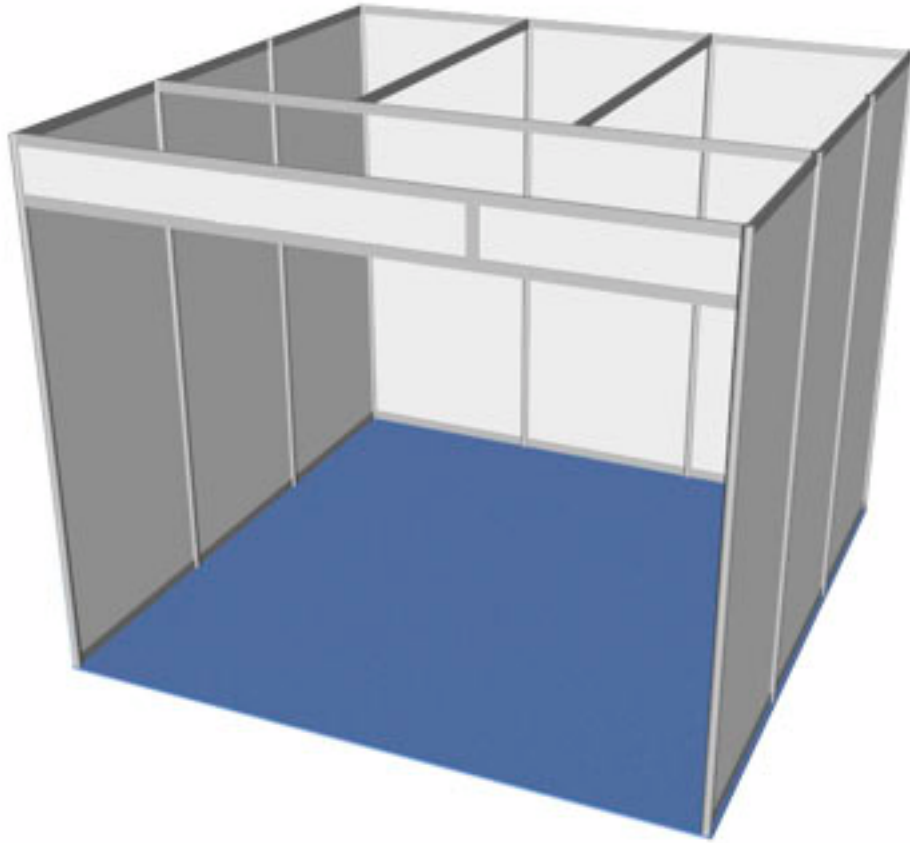

## STOCEXPO SHELL SCHEME

Shell Scheme Package Includes:

- White Partition Walls
- Carpet
- Spot lights (3 per 9m<sup>2</sup>)
- 1kw power supply & consumption
- Fascia text (company name & stand number)