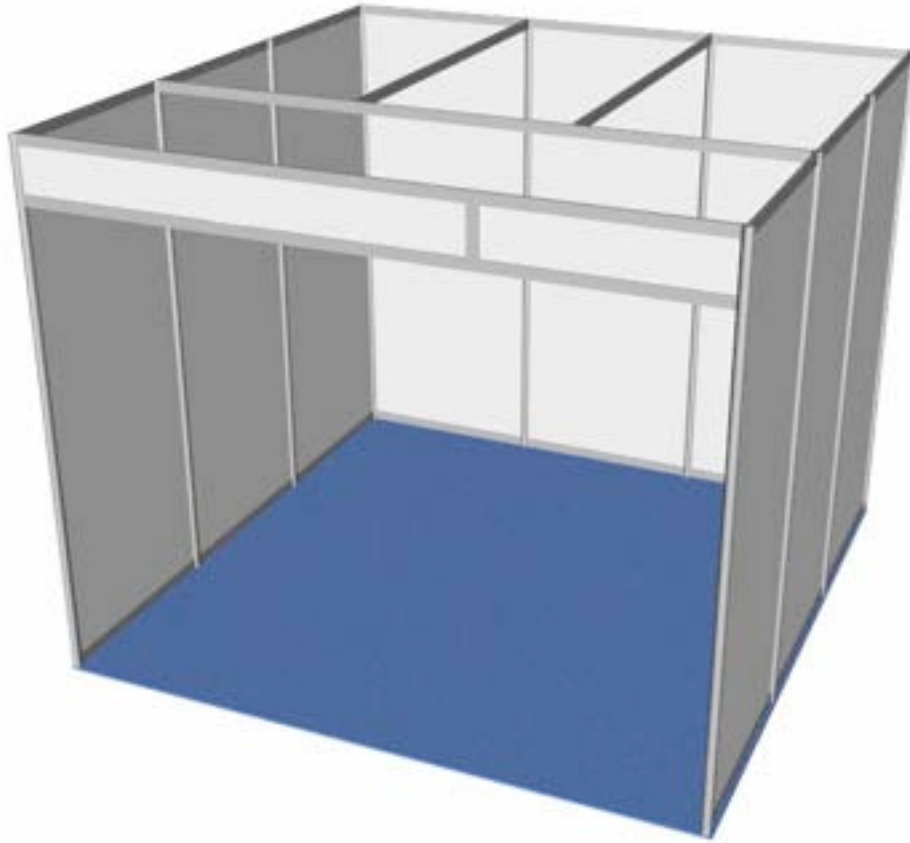

STOCEXPO SHELL SCHEME

Shell Scheme Package Includes:

- White Partition Walls
- Carpet
- Spot lights (3 per 9m²)
- 1kw power supply & consumption
- Fascia text (company name & stand number)